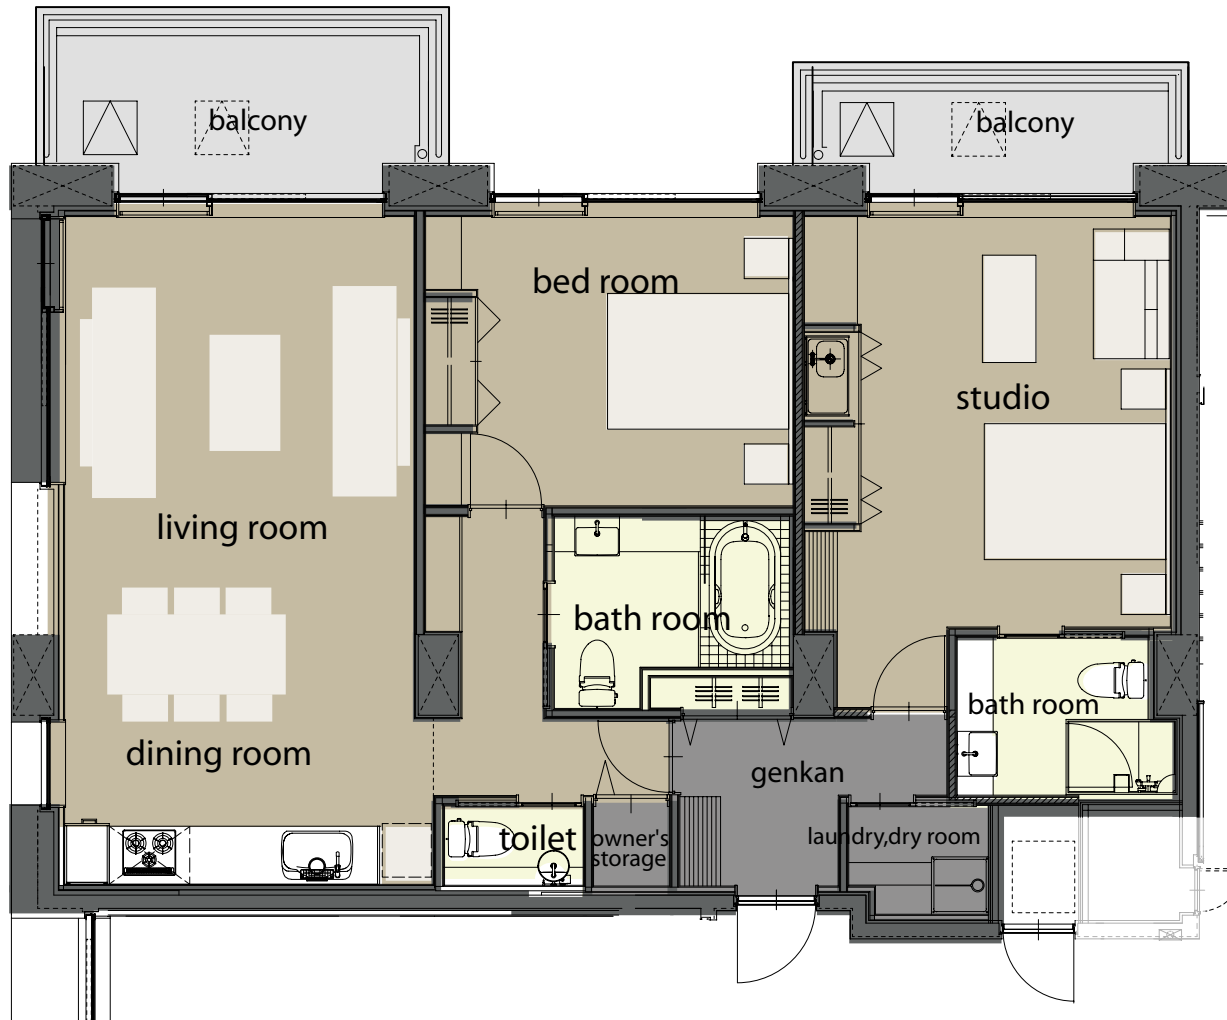

2 Bed, 2 Key - Ski Hill Views

apartment floor area - 106.1 sq meters - balcony area - 17.2 sq meters

Units

201
301
401
501